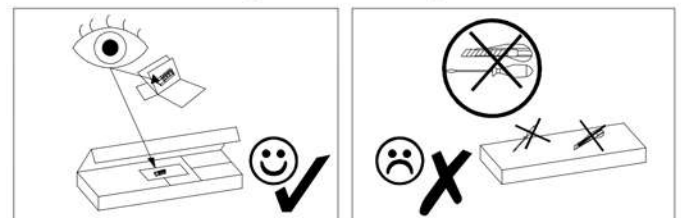

HELIO 120

90 min

	DIMENSIUNE				COD	Ambalaj
1	2010	220	16	2	1015	1/ 2
2	2010	45	16	2	1026	1/ 2
3	1210	345	16	1	1017	2/ 2
4	1210	300	16	1	1002	2/ 2
5	910	664	16	1	1007	2/ 2
6	1210	100	16	4	1028	2/ 2
7	2010	50	16	3	1032	1/ 2

100 %
cotton

Icon showing a hand wearing a glove and a smiley face with a checkmark, indicating the use of 100% cotton gloves.

60° C

Icons showing prohibited actions: smoking, eating, and placing the bed frame near a heat source (60°C).