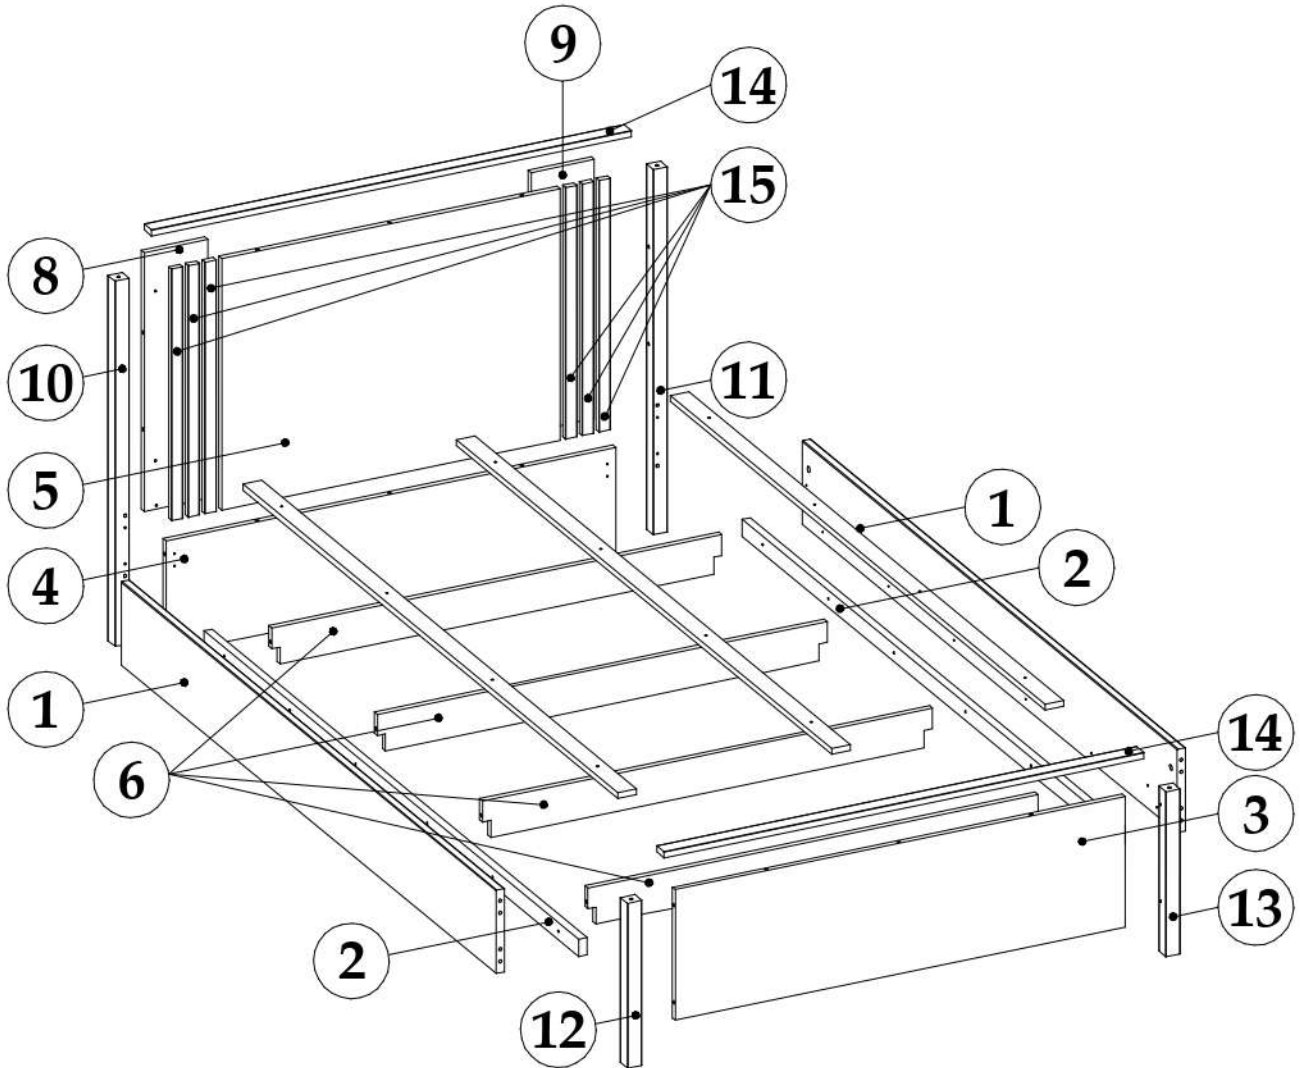

HELIO 120

90 min

	DIMENSIUNE				COD	Ambalaj
1	2010	220	16	2	1015	1/ 2
2	2010	45	16	2	1026	1/ 2
3	1210	345	16	1	1017	2/ 2
4	1210	300	16	1	1002	2/ 2
5	910	664	16	1	1007	2/ 2
6	1210	100	16	4	1028	2/ 2
7	2010	50	16	3	1032	1/ 2

8	684	170	16	1	1009	1/ 2
9	684	170	16	1	1003	1/ 2
10	964	38	38	1		1/ 2
11	964	38	38	1		1/ 2
12	435	38	38	1		1/ 2
13	435	38	38	1		1/ 2
14	1290	40	16	2		1/ 2
15	664	30	16	6		1/ 2

▶ 1

▶ 6

▶ 7

▶ 8

► 9

► 10

▶ 11

100 %
cotton

Icon showing a hand wearing a glove and a smiley face with a checkmark, indicating the use of 100% cotton gloves.

60° C

Icons showing prohibited actions: smoking, eating, and placing the bed frame near a heat source (60°C).