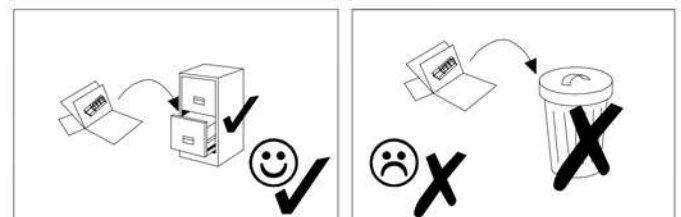

HELIO 120

90 min

	DIMENSIUNE				COD	Ambalaj
1	2010	220	16	2	1015	1/ 2
2	2010	45	16	2	1026	1/ 2
3	1210	345	16	1	1017	2/ 2
4	1210	300	16	1	1002	2/ 2
5	910	664	16	1	1007	2/ 2
6	1210	100	16	4	1028	2/ 2
7	2010	50	16	3	1032	1/ 2

100 %
cotton

Icon showing a hand wearing a glove and a smiley face with a checkmark, indicating the use of 100% cotton gloves.

60° C

Icons showing prohibited actions: smoking, eating, and placing the bed frame near a heat source (60°C).