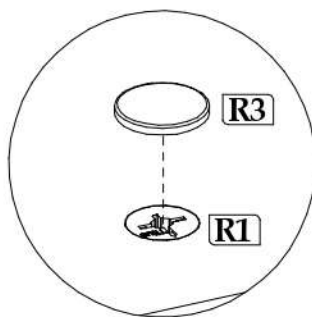

HELIO 120

90 min

	DIMENSIUNE				COD	Ambalaj
1	2010	220	16	2	1015	1/ 2
2	2010	45	16	2	1026	1/ 2
3	1210	345	16	1	1017	2/ 2
4	1210	300	16	1	1002	2/ 2
5	910	664	16	1	1007	2/ 2
6	1210	100	16	4	1028	2/ 2
7	2010	50	16	3	1032	1/ 2

8	684	170	16	1	1009	1/ 2
9	684	170	16	1	1003	1/ 2
10	964	38	38	1		1/ 2
11	964	38	38	1		1/ 2
12	435	38	38	1		1/ 2
13	435	38	38	1		1/ 2
14	1290	40	16	2		1/ 2
15	664	30	16	6		1/ 2

▶ 1

▶ 6

▶ 7

▶ 8

► 9

► 10

▶ 11

100 %
cotton

Icon showing a hand wearing a glove and a smiley face with a checkmark, indicating the use of 100% cotton gloves.

60° C

Icons showing prohibited actions: smoking, eating, and placing the bed frame near a heat source (60°C).

Icons showing prohibited cleaning products: a bucket, a spray bottle, and a bottle of liquid cleaner.

Icons showing prohibited actions: using a sharp object, using a sharp object, and using a sharp object.