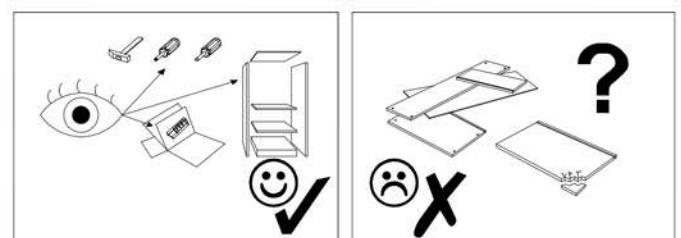

HELIO 120

90 min

	DIMENSIUNE				COD	Ambalaj
1	2010	220	16	2	1015	1/ 2
2	2010	45	16	2	1026	1/ 2
3	1210	345	16	1	1017	2/ 2
4	1210	300	16	1	1002	2/ 2
5	910	664	16	1	1007	2/ 2
6	1210	100	16	4	1028	2/ 2
7	2010	50	16	3	1032	1/ 2

100 %
cotton

Icon showing a hand wearing a glove and a smiley face with a checkmark, indicating the use of 100% cotton gloves.

60° C

Icons showing prohibited actions: smoking, eating, and placing the bed frame near a heat source (60°C).