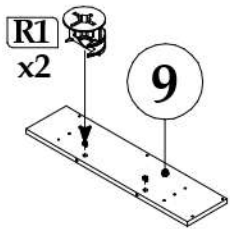

HELIO 120

90 min

	DIMENSIUNE				COD	Ambalaj
1	2010	220	16	2	1015	1/ 2
2	2010	45	16	2	1026	1/ 2
3	1210	345	16	1	1017	2/ 2
4	1210	300	16	1	1002	2/ 2
5	910	664	16	1	1007	2/ 2
6	1210	100	16	4	1028	2/ 2
7	2010	50	16	3	1032	1/ 2

8	684	170	16	1	1009	1/ 2
9	684	170	16	1	1003	1/ 2
10	964	38	38	1		1/ 2
11	964	38	38	1		1/ 2
12	435	38	38	1		1/ 2
13	435	38	38	1		1/ 2
14	1290	40	16	2		1/ 2
15	664	30	16	6		1/ 2

▶ 1

▶ 6

▶ 7

▶ 8

► 9

► 10

▶ 11

100 %
cotton

Icon showing a hand wearing a glove and a smiley face with a checkmark, indicating the use of 100% cotton gloves.

60° C

Icons showing prohibited actions: smoking, eating, and placing the bed frame near a heat source (60°C).