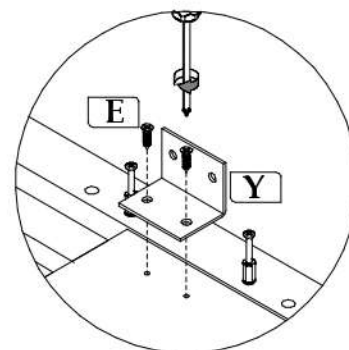

8	684	170	16	1	1009	1/ 2
9	684	170	16	1	1003	1/ 2
10	964	38	38	1		1/ 2
11	964	38	38	1		1/ 2
12	435	38	38	1		1/ 2
13	435	38	38	1		1/ 2
14	1290	40	16	2		1/ 2
15	664	30	16	6		1/ 2

▶ 1

▶ 6

▶ 7

▶ 8

► 9

► 10

▶ 11

100 %
cotton

Icon showing a hand wearing a glove and a smiley face with a checkmark, indicating the use of 100% cotton gloves.

60° C

Icons showing prohibited actions: smoking, eating, and placing the bed frame near a heat source (60°C).

Icons showing prohibited cleaning products: a bucket, a spray bottle, and a bottle of liquid cleaner.

Icons showing prohibited actions: using a sharp object, using a sharp object, and using a sharp object.