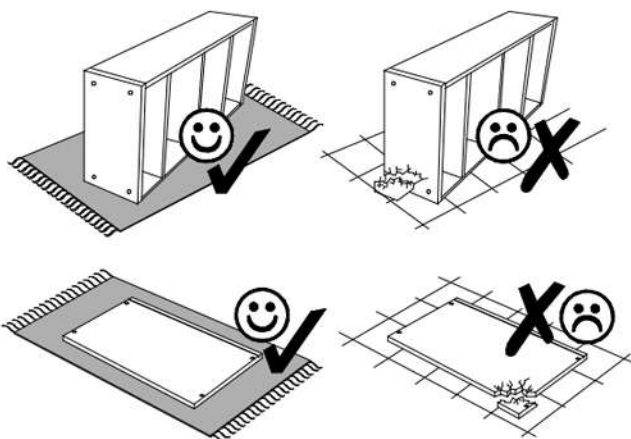

HELIO 120

90 min

	DIMENSIUNE				COD	Ambalaj
1	2010	220	16	2	1015	1/ 2
2	2010	45	16	2	1026	1/ 2
3	1210	345	16	1	1017	2/ 2
4	1210	300	16	1	1002	2/ 2
5	910	664	16	1	1007	2/ 2
6	1210	100	16	4	1028	2/ 2
7	2010	50	16	3	1032	1/ 2

100 %
cotton

Icon showing a hand wearing a glove and a smiley face with a checkmark, indicating the use of 100% cotton gloves.

60° C

Icons showing prohibited actions: smoking, eating, and placing the bed frame near a heat source (60°C).