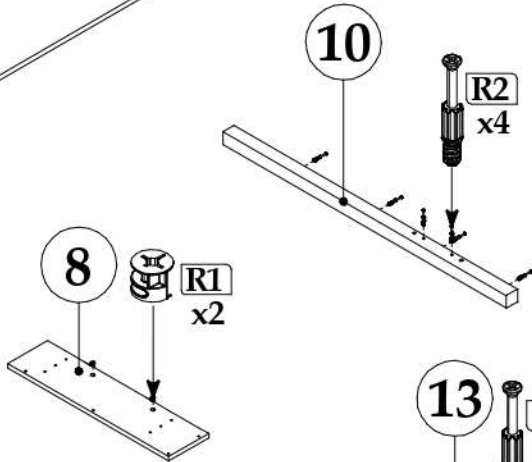

HELIO 120

90 min

	DIMENSIUNE				COD	Ambalaj
1	2010	220	16	2	1015	1/ 2
2	2010	45	16	2	1026	1/ 2
3	1210	345	16	1	1017	2/ 2
4	1210	300	16	1	1002	2/ 2
5	910	664	16	1	1007	2/ 2
6	1210	100	16	4	1028	2/ 2
7	2010	50	16	3	1032	1/ 2

8	684	170	16	1	1009	1/ 2
9	684	170	16	1	1003	1/ 2
10	964	38	38	1		1/ 2
11	964	38	38	1		1/ 2
12	435	38	38	1		1/ 2
13	435	38	38	1		1/ 2
14	1290	40	16	2		1/ 2
15	664	30	16	6		1/ 2

▶ 1

▶ 6

▶ 7

▶ 8

► 9

► 10

▶ 11

100 %
cotton

Icon showing a hand wearing a glove and a smiley face with a checkmark, indicating the use of 100% cotton gloves.

60° C

Icons showing prohibited actions: smoking, eating, and placing the bed frame near a heat source (60°C).