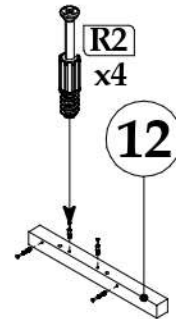

HELIO 120

90 min

	DIMENSIUNE				COD	Ambalaj
1	2010	220	16	2	1015	1/ 2
2	2010	45	16	2	1026	1/ 2
3	1210	345	16	1	1017	2/ 2
4	1210	300	16	1	1002	2/ 2
5	910	664	16	1	1007	2/ 2
6	1210	100	16	4	1028	2/ 2
7	2010	50	16	3	1032	1/ 2

8	684	170	16	1	1009	1/ 2
9	684	170	16	1	1003	1/ 2
10	964	38	38	1		1/ 2
11	964	38	38	1		1/ 2
12	435	38	38	1		1/ 2
13	435	38	38	1		1/ 2
14	1290	40	16	2		1/ 2
15	664	30	16	6		1/ 2

▶ 1

▶ 6

▶ 7

▶ 8

► 9

► 10

▶ 11

100 %
cotton

Icon showing a hand wearing a glove and a smiley face with a checkmark, indicating the use of 100% cotton gloves.

60° C

Icons showing prohibited actions: smoking, eating, and placing the bed frame near a heat source (60°C).