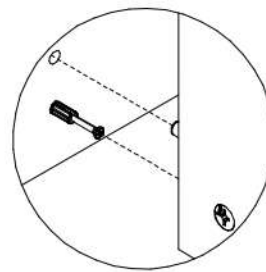

8	684	170	16	1	1009	1/ 2
9	684	170	16	1	1003	1/ 2
10	964	38	38	1		1/ 2
11	964	38	38	1		1/ 2
12	435	38	38	1		1/ 2
13	435	38	38	1		1/ 2
14	1290	40	16	2		1/ 2
15	664	30	16	6		1/ 2

▶ 1

▶ 6

▶ 7

▶ 8

► 9

► 10

▶ 11

100 %
cotton

Icon showing a hand wearing a glove and a smiley face with a checkmark, indicating the use of 100% cotton gloves.

60° C

Icons showing prohibited actions: smoking, eating, and placing the bed frame near a heat source (60°C).