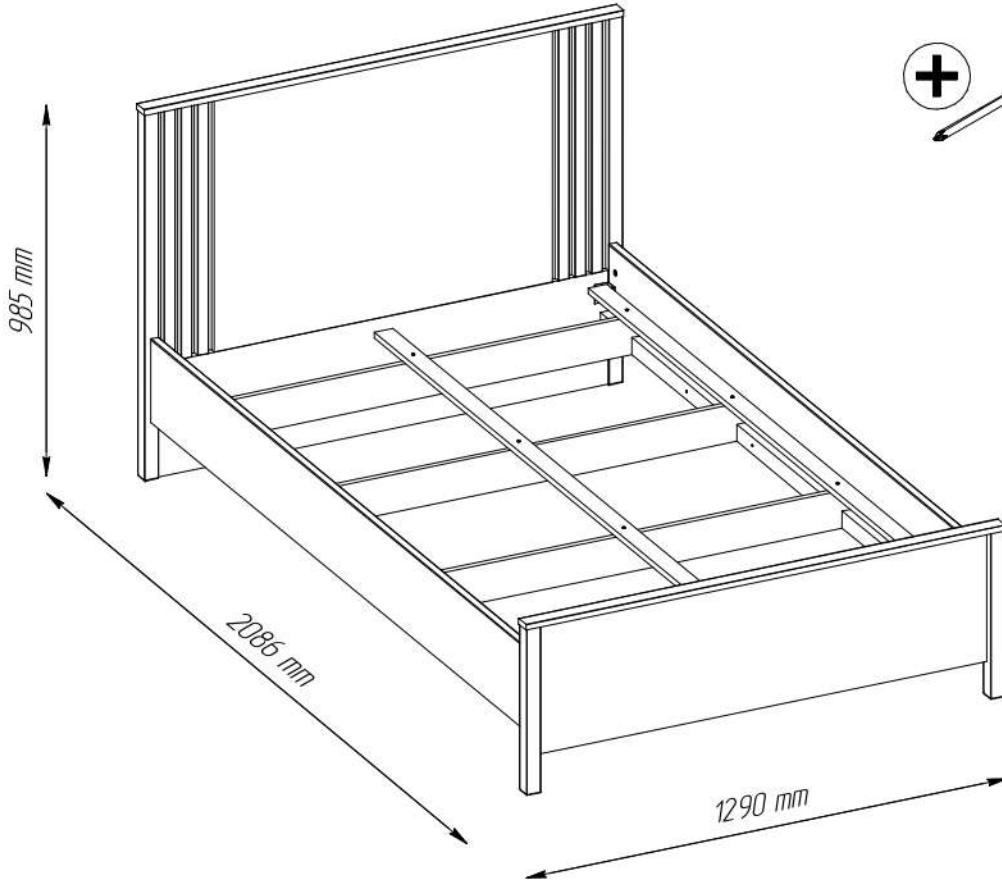

HELIO 120

90 min

	DIMENSIUNE				COD	Ambalaj
1	2010	220	16	2	1015	1/ 2
2	2010	45	16	2	1026	1/ 2
3	1210	345	16	1	1017	2/ 2
4	1210	300	16	1	1002	2/ 2
5	910	664	16	1	1007	2/ 2
6	1210	100	16	4	1028	2/ 2
7	2010	50	16	3	1032	1/ 2

100 %
cotton

Icon showing a hand wearing a glove and a smiley face with a checkmark, indicating the use of 100% cotton gloves.

60° C

Icons showing prohibited actions: smoking, eating, and placing the bed frame near a heat source (60°C).