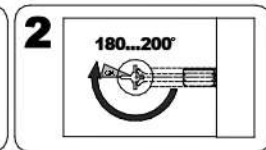

HELIO 120

90 min

	DIMENSIUNE				COD	Ambalaj
1	2010	220	16	2	1015	1/ 2
2	2010	45	16	2	1026	1/ 2
3	1210	345	16	1	1017	2/ 2
4	1210	300	16	1	1002	2/ 2
5	910	664	16	1	1007	2/ 2
6	1210	100	16	4	1028	2/ 2
7	2010	50	16	3	1032	1/ 2

8	684	170	16	1	1009	1/ 2
9	684	170	16	1	1003	1/ 2
10	964	38	38	1		1/ 2
11	964	38	38	1		1/ 2
12	435	38	38	1		1/ 2
13	435	38	38	1		1/ 2
14	1290	40	16	2		1/ 2
15	664	30	16	6		1/ 2

▶ 1

▶ 6

▶ 7

▶ 8

► 9

► 10

▶ 11

100 %
cotton

Icon showing a hand wearing a glove and a smiley face with a checkmark, indicating the use of 100% cotton gloves.

60° C

Icons showing prohibited actions: smoking, eating, and placing the bed frame near a heat source (60°C).