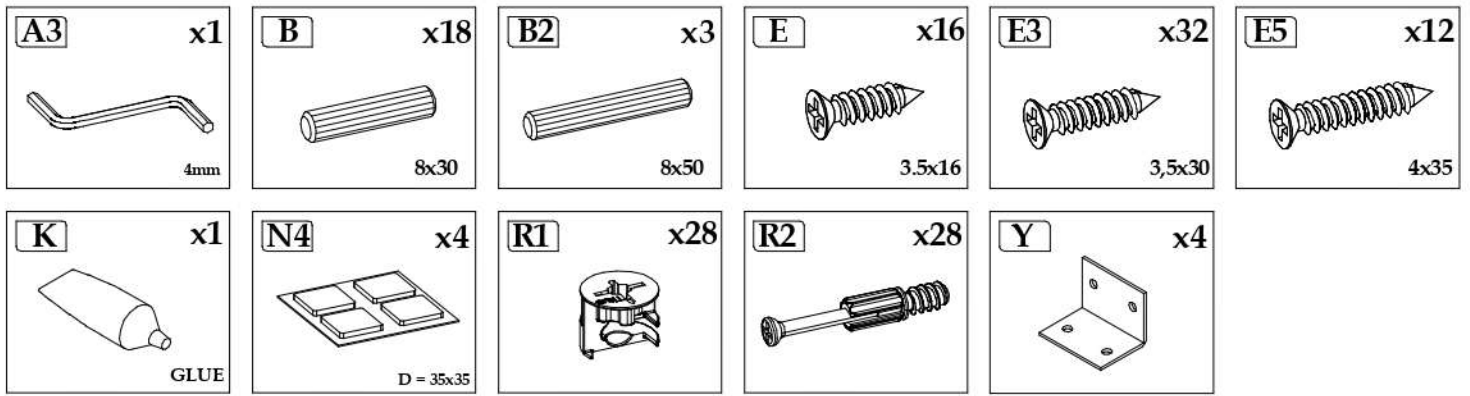

HELIO 120

90 min

	DIMENSIUNE				COD	Ambalaj
1	2010	220	16	2	1015	1/ 2
2	2010	45	16	2	1026	1/ 2
3	1210	345	16	1	1017	2/ 2
4	1210	300	16	1	1002	2/ 2
5	910	664	16	1	1007	2/ 2
6	1210	100	16	4	1028	2/ 2
7	2010	50	16	3	1032	1/ 2

100 %
cotton

Icon showing a hand wearing a glove and a smiley face with a checkmark, indicating the use of 100% cotton gloves.

60° C

Icons showing prohibited actions: smoking, eating, and placing the bed frame near a heat source (60°C).